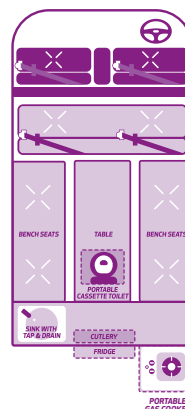

VEHICLE SPECIFICATIONS

COMPASS AU

jucy

CORE SPECS

MODEL/YEAR	Toyota Hiace / 2018
ENGINE	3 litre
TRANSMISSION	Automatic
FUEL	Diesel
FUEL TANK	70 litres
POWER SUPPLY	Dual 12v battery system
FIT OUT	Custom built interior 2018
LUGGAGE	2 large, 2 small
MEASUREMENTS	Length 4.7m / Interior height 1.34m Width 1.7m / Exterior height 2.4m
BED DIMENSIONS	Double bed 1.9m x 1.3m Penthouse bed 1.9m x 1.3m

FEATURES

- Portable gas cooker
- 50 litre compressor fridge
- Sink with tap and drain
- 49 litre fresh water tank
- 49 litre grey water tank
- Portable toilet
- Inside table
- Bluetooth Stereo and USB input
- Bench seats
- Interior 12v lighting
- Built in GPS
- Power steering
- ABS brakes
- Air conditioning in the cabin
- Certified self-contained
- Reverse camera
- Cruise control

INCLUDED WITH VEHICLE

- All cutlery and dinnerware
- Linen, pillows and duvet
- Bath towels and tea towel
- Frying pan, saucepan, kettle, plates and bowls
- Can/bottle opener and kitchen utensils
- Bucket and cleaning equipment
- Roadside breakdown assistance
- Unlimited kilometres

OVERVIEW

FLOOR PLAN

DAY

NIGHT
(LOWER LEVEL)

NIGHT
(PENTHOUSE)

IMPORTANT STUFF: JUCY Rentals standard conditions apply • We hire to 18+
INCLUDED IN THE RATE: GST • Unlimited kilometres • 24/7 roadside assistance • Standard vehicle insurance (excess applies)
NOTE: Images are only an indication of the style available.