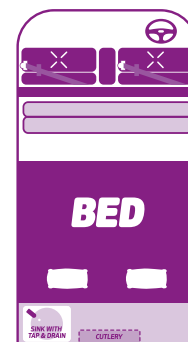

OVERVIEW

FLOOR PLAN

DAY

NIGHT
(LOWER LEVEL)

NIGHT
(PENTHOUSE)

IMPORTANT STUFF: JUCY Rentals standard conditions apply • We hire to 18+
INCLUDED IN THE RATE: GST • Unlimited kilometres • 24/7 roadside assistance • Standard vehicle insurance (excess applies)
NOTE: Images are only an indication of the style available.